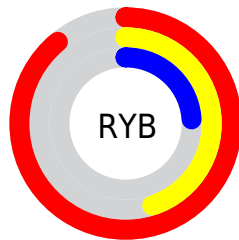

- Red (89%)
- Yellow (45%)
- Blue (24%)