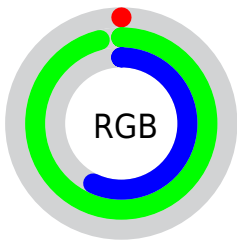

Distribution

- Red (0%)
- Green (96%)
- Blue (57%)