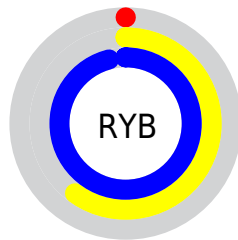

- Red (0%)
- Yellow (60%)
- Blue (96%)