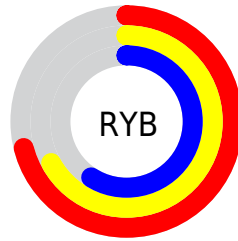

Details

The XYZ color **37.8936, 38.3415, 34.2576** is a light color, and the websafe version is hex **999999**. A complement of this color would be **35.2089, 38.2364, 49.7808**, and the grayscale version is **36.8632, 38.7830, 42.2346**.

A 20% lighter version of the original color is **71.2304, 72.6796, 67.4011**, and **16.9898, 16.9369, 14.1781** is the 20% darker color. If you saturate the color by 10%, you get **34.7036, 34.1273, 26.5167**, and if you desaturate by 10%, it is **41.4773, 42.9781, 43.2537**.

Distribution

Red (71%)

Green (64%)

Blue (59%)

Red (71%)

Yellow (67%)

Blue (59%)

Cyan (0%)