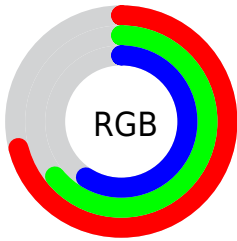

Distribution

Red (71%)

Green (64%)

Blue (59%)