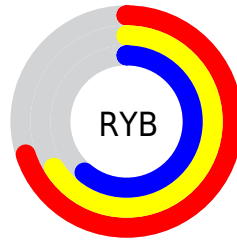

- Red (70%)
- Yellow (66%)
- Blue (61%)