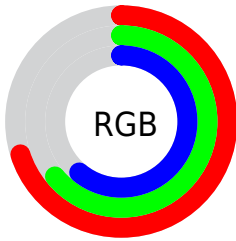

Distribution

- Red (70%)
- Green (64%)
- Blue (61%)