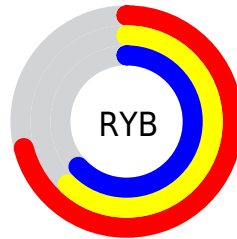

# Details

The XYZ color **37.6281, 36.8155, 38.3806** is a light color, and the websafe version is hex **999999**. A complement of this color would be **38.7625, 43.5725, 49.0173**, and the grayscale version is **35.8227, 37.6882, 41.0425**.

A 20% lighter version of the original color is **70.9850, 70.4993, 74.1564**, and **16.9201, 16.2087, 16.7048** is the 20% darker color. If you saturate the color by 10%, you get **33.4142, 30.5496, 30.3103**, and if you desaturate by 10%, it is **42.4911, 44.0711, 47.6166**.

# Distribution

Red (71%)

Green (62%)

Blue (63%)

Red (71%)

Yellow (62%)

Blue (63%)

Cyan (0%)