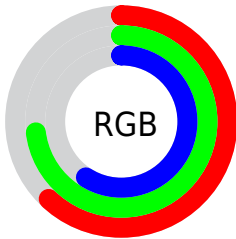

Distribution

Red (62%)

Green (73%)

Blue (59%)