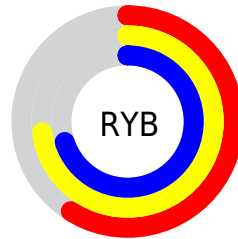

Details

The XYZ color **37.6543, 45.1459, 36.0076** is a light color, and the websafe version is hex **99CC99**. A complement of this color would be **38.6285, 35.3060, 51.7948**, and the grayscale version is **40.5625, 42.6749, 46.4730**.

A 20% lighter version of the original color is **70.8016, 82.8051, 70.0089**, and **16.8888, 21.0961, 15.2384** is the 20% darker color. If you saturate the color by 10%, you get **33.5380, 43.1870, 28.5063**, and if you desaturate by 10%, it is **42.3534, 47.3801, 44.7956**.

Distribution

Red (62%)

Green (73%)

Blue (59%)

Red (59%)

Yellow (73%)

Blue (70%)

Cyan (15%)