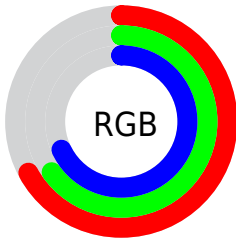

Distribution

Red (67%)

Green (65%)

Blue (68%)