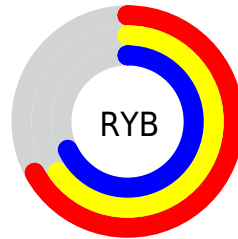

Details

The XYZ color **37.7925, 38.5853, 44.9910** is a light color, and the websafe version is hex **999999**. A complement of this color would be **37.6729, 40.8203, 41.4928**, and the grayscale version is **37.0635, 38.9937, 42.4641**.

A 20% lighter version of the original color is **70.9608, 72.9566, 83.7408**, and **16.9641, 17.1127, 20.4981** is the 20% darker color. If you saturate the color by 10%, you get **33.9540, 32.2843, 43.9777**, and if you desaturate by 10%, it is **42.0862, 45.7498, 46.1482**.

Distribution

Red (67%)

Green (65%)

Blue (68%)

Red (67%)

Yellow (65%)

Blue (68%)

Cyan (1%)