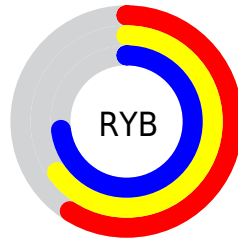

- Red (59%)
- Yellow (65%)
- Blue (73%)