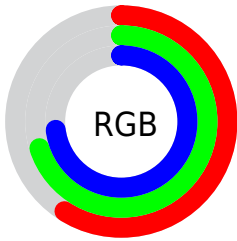

Distribution

- Red (59%)
- Green (70%)
- Blue (73%)