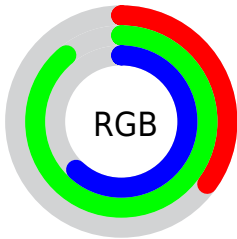

Distribution

- Red (35%)
- Green (89%)
- Blue (62%)