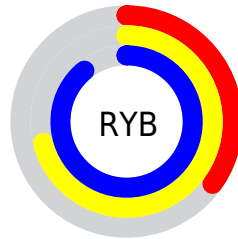

- Red (35%)
- Yellow (71%)
- Blue (89%)