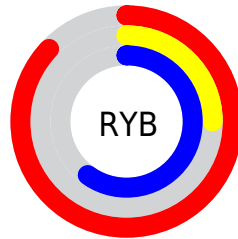

Red (87%)

Yellow (25%)

Blue (60%)