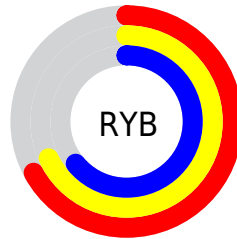

- Red (67%)
- Yellow (68%)
- Blue (64%)