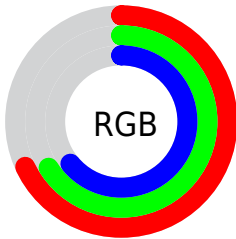

Distribution

- Red (68%)
- Green (66%)
- Blue (64%)