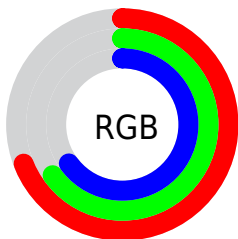

Distribution

Red (69%)

Green (65%)

Blue (65%)