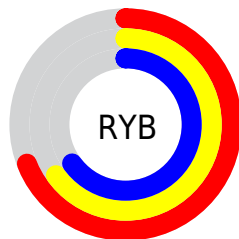

Red (69%)

Yellow (65%)

Blue (65%)