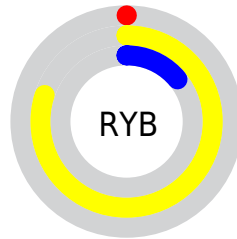

Red (0%)

Yellow (80%)

Blue (14%)