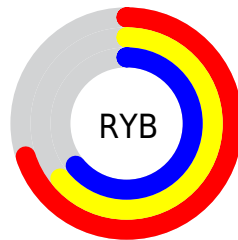

Details

The XYZ color **37.9789, 38.2680, 39.5672** is a light color, and the websafe version is hex **999999**. A complement of this color would be **38.6582, 42.3393, 48.2548**, and the grayscale version is **36.9218, 38.8446, 42.3017**.

A 20% lighter version of the original color is **71.5275, 72.6450, 75.8976**, and **16.9564, 16.8546, 17.1114** is the 20% darker color. If you saturate the color by 10%, you get **33.7381, 32.1415, 30.8920**, and if you desaturate by 10%, it is **42.8367, 45.2691, 49.5541**.

Distribution

Red (70%)

Green (64%)

Blue (64%)

Red (70%)

Yellow (64%)

Blue (64%)

Cyan (0%)