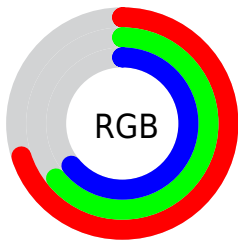

Distribution

Red (70%)

Green (64%)

Blue (64%)