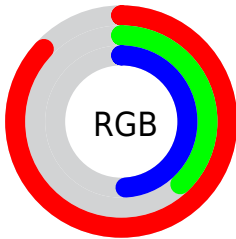

Distribution

- Red (87%)
- Green (38%)
- Blue (49%)