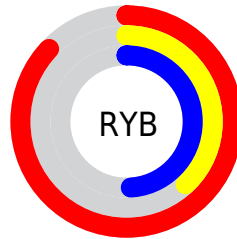

- Red (87%)
- Yellow (38%)
- Blue (49%)