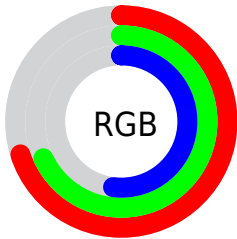

Distribution

Red (70%)

Green (68%)

Blue (52%)