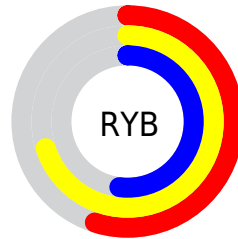

Details

The XYZ color **37.6988, 41.1368, 27.7830** is a light color, and the websafe version is hex **999966**. A complement of this color would be **26.7407, 26.3364, 46.3219**, and the grayscale version is **38.3541, 40.3515, 43.9428**.

A 20% lighter version of the original color is **70.7613, 76.6518, 56.9647**, and **16.9645, 18.7196, 10.7018** is the 20% darker color. If you saturate the color by 10%, you get **36.1438, 39.8216, 21.7312**, and if you desaturate by 10%, it is **39.4736, 42.5548, 34.9460**.

Distribution

Red (70%)

Green (68%)

Blue (52%)

Red (55%)

Yellow (70%)

Blue (52%)

Cyan (0%)

Magenta (3%)

Yellow (26%)

Black (30%)

Cyan (30%)

Magenta (32%)

Yellow (48%)

Brightness & Saturation Gradients

These gradients show how the XYZ color 37.6988, 41.1368, 27.7830 changes by changing the brightness by 10 percent. The first figure shows a shift by +10% for each color and the second figure -10%.