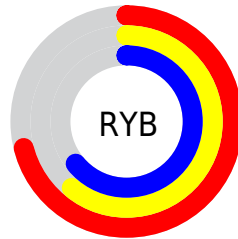

Details

The XYZ color **37.6236, 36.0321, 39.6222** is a light color, and the websafe version is hex **CC9999**. A complement of this color would be **37.8869, 43.4814, 46.4424**, and the grayscale version is **35.2780, 37.1152, 40.4185**.

A 20% lighter version of the original color is **70.7152, 68.8400, 75.8900**, and **16.8728, 15.7155, 17.1830** is the 20% darker color. If you saturate the color by 10%, you get **33.7300, 29.9891, 32.9460**, and if you desaturate by 10%, it is **42.0921, 43.0379, 47.0645**.

Distribution

Red (71%)

Green (61%)

Blue (64%)

Red (71%)

Yellow (61%)

Blue (64%)

Cyan (0%)