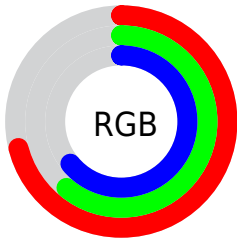

Distribution

Red (71%)

Green (61%)

Blue (64%)