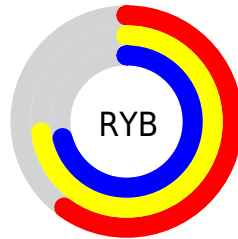

- Red (60%)
- Yellow (73%)
- Blue (71%)