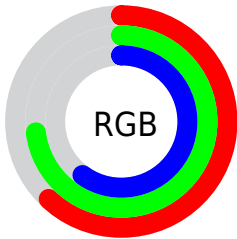

Distribution

- Red (62%)
- Green (73%)
- Blue (60%)