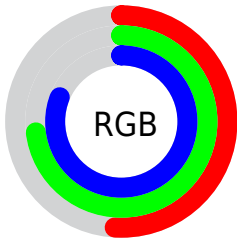

Distribution

- Red (51%)
- Green (73%)
- Blue (81%)