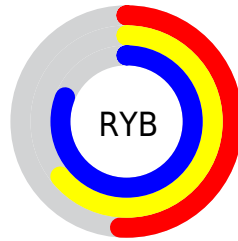

- Red (51%)
- Yellow (64%)
- Blue (81%)