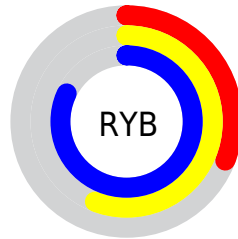

- Red (31%)
- Yellow (56%)
- Blue (82%)