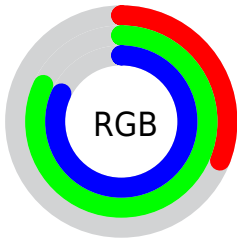

Distribution

- Red (31%)
- Green (82%)
- Blue (82%)