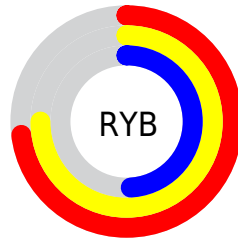

# Details

The XYZ color **37.8226, 37.7243, 25.0267** is a light color, and the websafe version is hex **CC9966**. A complement of this color would be **30.0649, 32.3103, 53.9424**, and the grayscale version is **36.0343, 37.9108, 41.2849**.

A 20% lighter version of the original color is **71.1485, 71.8120, 52.7590**, and **16.9615, 16.7073, 9.3520** is the 20% darker color. If you saturate the color by 10%, you get **35.1846, 34.2358, 18.6365**, and if you desaturate by 10%, it is **40.8136, 41.5418, 32.6964**.

# Distribution

Red (75%)

Green (63%)

Blue (49%)

Red (73%)

Yellow (75%)

Blue (49%)

Cyan (0%)