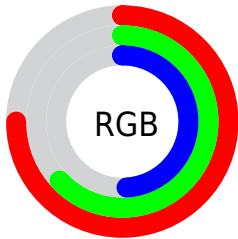

Distribution

Red (75%)

Green (63%)

Blue (49%)