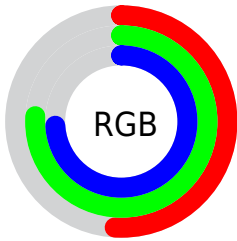

Distribution

- Red (51%)
- Green (76%)
- Blue (74%)