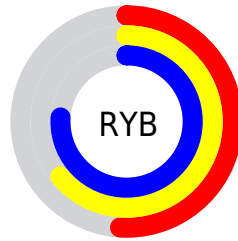

- Red (51%)
- Yellow (64%)
- Blue (76%)