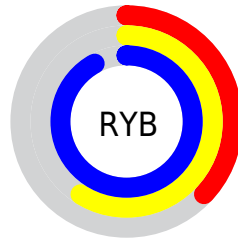

- Red (37%)
- Yellow (59%)
- Blue (92%)