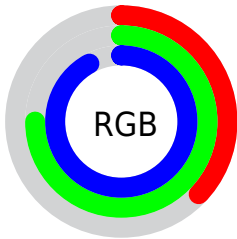

Distribution

- Red (37%)
- Green (75%)
- Blue (92%)