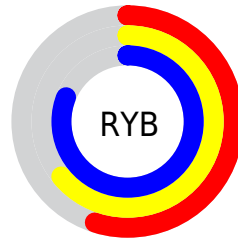

- Red (55%)
- Yellow (64%)
- Blue (81%)