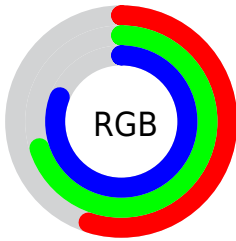

Distribution

- Red (55%)
- Green (70%)
- Blue (81%)