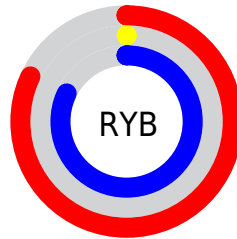

- Red (82%)
- Yellow (0%)
- Blue (82%)