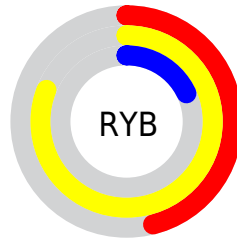

- Red (46%)
- Yellow (81%)
- Blue (18%)