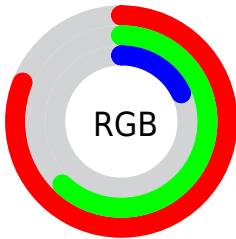

Distribution

- Red (81%)
- Green (62%)
- Blue (18%)