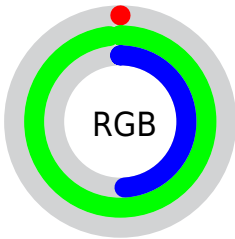

Distribution

- Red (0%)
- Green (98%)
- Blue (49%)