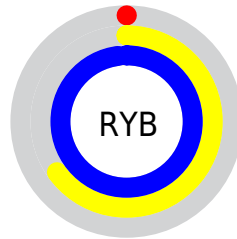

- Red (0%)
- Yellow (65%)
- Blue (98%)