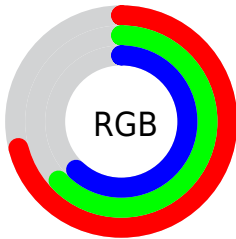

Distribution

Red (71%)

Green (63%)

Blue (62%)