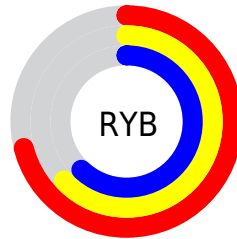

Details

The XYZ color **37.8849, 37.4686, 38.0363** is a light color, and the websafe version is hex **999999**. A complement of this color would be **38.9596, 43.3488, 50.0303**, and the grayscale version is **36.3384, 38.2308, 41.6333**.

A 20% lighter version of the original color is **71.3631, 71.4604, 73.6503**, and **17.0775, 16.6092, 16.4932** is the 20% darker color. If you saturate the color by 10%, you get **33.6386, 31.3079, 29.4308**, and if you desaturate by 10%, it is **42.7795, 44.5569, 47.9935**.

Distribution

Red (71%)

Green (63%)

Blue (62%)

Red (71%)

Yellow (63%)

Blue (62%)

Cyan (0%)