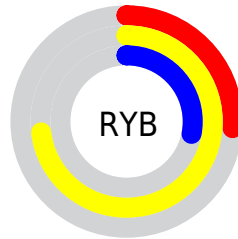

- Red (26%)
- Yellow (73%)
- Blue (28%)