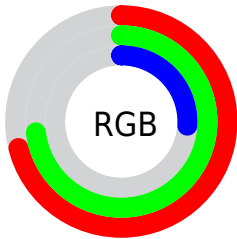

Distribution

- Red (71%)
- Green (73%)
- Blue (26%)