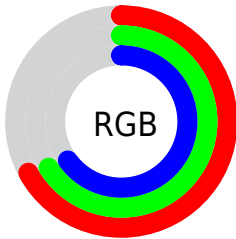

Distribution

- Red (67%)
- Green (66%)
- Blue (65%)