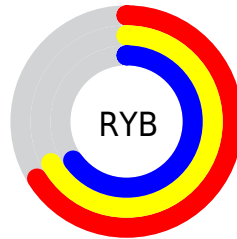

- Red (66%)
- Yellow (67%)
- Blue (65%)