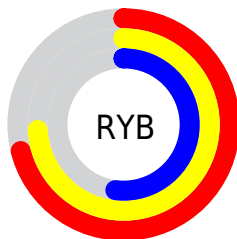

Red (71%)

Yellow (74%)

Blue (52%)