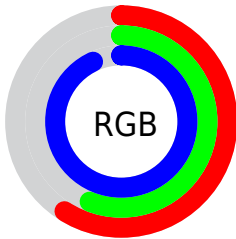

Distribution

Red (59%)

Green (56%)

Blue (93%)