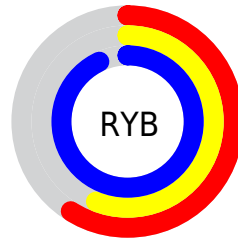

Details

The XYZ color **38.0176, 32.3973, 85.1385** is a light color, and the websafe version is hex **9999FF**. A complement of this color would be **68.1659, 79.9557, 37.8279**, and the grayscale version is **31.5339, 33.1761, 36.1288**.

A 20% lighter version of the original color is **64.0287, 60.5624, 102.9228**, and **17.1817, 13.6929, 45.9934** is the 20% darker color. If you saturate the color by 10%, you get **31.1386, 24.0985, 83.8998**, and if you desaturate by 10%, it is **46.4046, 42.5997, 86.6663**.

Distribution

Red (59%)

Green (56%)

Blue (93%)

Red (59%)

Yellow (56%)

Blue (93%)

Cyan (37%)