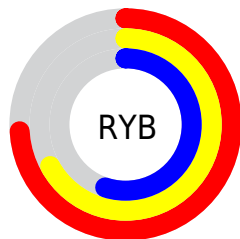

Red (74%)

Yellow (67%)

Blue (55%)