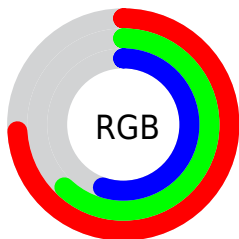

Distribution

Red (74%)

Green (62%)

Blue (55%)