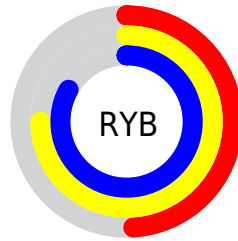

- Red (49%)
- Yellow (75%)
- Blue (83%)