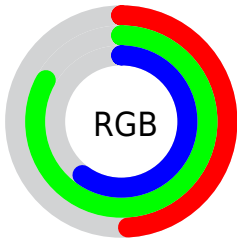

Distribution

- Red (49%)
- Green (83%)
- Blue (60%)