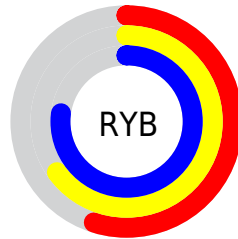

- Red (55%)
- Yellow (65%)
- Blue (77%)