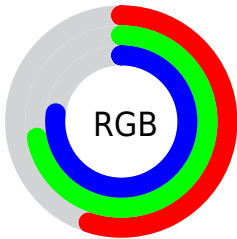

Distribution

- Red (55%)
- Green (72%)
- Blue (77%)