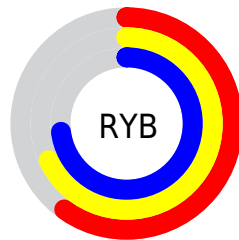

Details

The XYZ color **37.9542, 44.7718, 45.6711** is a light color, and the websafe version is hex **99CCCC**. A complement of this color would be **38.3625, 35.6499, 40.9376**, and the grayscale version is **40.3668, 42.4690, 46.2487**.

A 20% lighter version of the original color is **71.3494, 82.3157, 84.8011**, and **17.1445, 20.8978, 20.8994** is the 20% darker color. If you saturate the color by 10%, you get **34.0278, 42.8315, 41.7577**, and if you desaturate by 10%, it is **42.4715, 47.0143, 49.8355**.

Distribution

Red (60%)

Green (73%)

Blue (67%)

Red (60%)

Yellow (68%)

Blue (73%)

Cyan (18%)