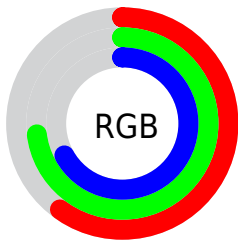

Distribution

Red (60%)

Green (73%)

Blue (67%)