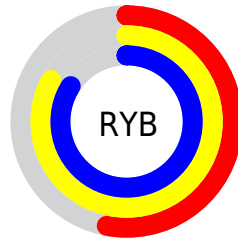

- Red (53%)
- Yellow (83%)
- Blue (84%)