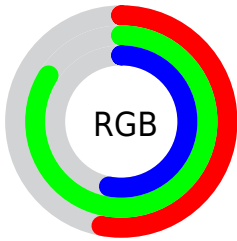

Distribution

- Red (53%)
- Green (84%)
- Blue (53%)