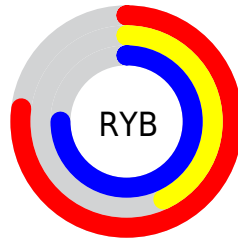

- Red (77%)
- Yellow (43%)
- Blue (75%)