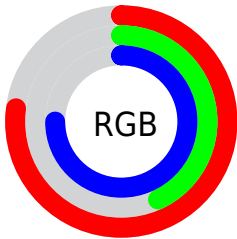

Distribution

- Red (77%)
- Green (43%)
- Blue (75%)