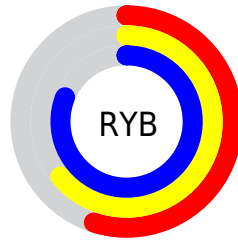

- Red (55%)
- Yellow (64%)
- Blue (81%)