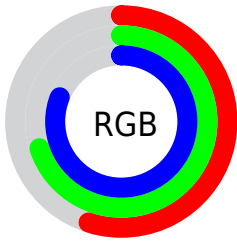

Distribution

- Red (55%)
- Green (70%)
- Blue (81%)