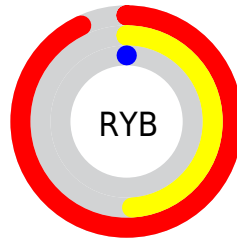

Details

The XYZ color **37.9423, 24.0391, 2.6402** is a dark color, and the websafe version is hex **FF6600**. The color can be described as dark washed red. A complement of this color would be **27.0060, 29.5544, 84.4012**, and the grayscale version is **17.6886, 18.6097, 20.2660**.

A 20% lighter version of the original color is **51.2539, 39.8071, 9.8327**, and **17.1985, 9.1412, 0.8580** is the 20% darker color. If you saturate the color by 10%, you get **37.9426, 24.0402, 2.6404**, and if you desaturate by 10%, it is **39.4084, 26.7129, 3.9271**.

Distribution

Red (93%)

Green (32%)

Blue (0%)

Red (93%)

Yellow (49%)

Blue (0%)

Cyan (0%)