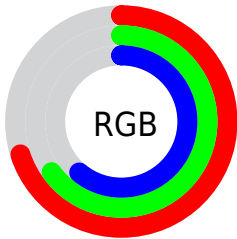

Distribution

Red (70%)

Green (65%)

Blue (61%)