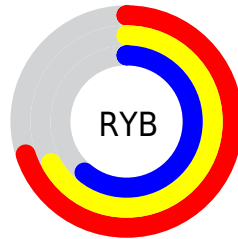

Details

The XYZ color **38.0463, 38.8943, 36.9546** is a light color, and the websafe version is hex **999999**. A complement of this color would be **36.2215, 39.0712, 48.2806**, and the grayscale version is **37.3236, 39.2673, 42.7621**.

A 20% lighter version of the original color is **71.4870, 73.5017, 71.3922**, and **17.0591, 17.2658, 15.7981** is the 20% darker color. If you saturate the color by 10%, you get **34.7594, 34.5697, 28.9238**, and if you desaturate by 10%, it is **41.7262, 43.6464, 46.2194**.

Distribution

Red (70%)

Green (65%)

Blue (61%)

Red (70%)

Yellow (67%)

Blue (61%)

Cyan (0%)