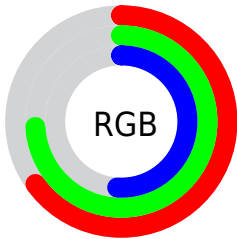

Distribution

- Red (65%)
- Green (74%)
- Blue (51%)