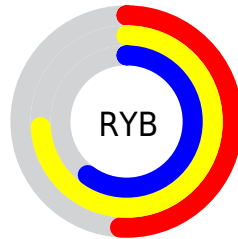

- Red (51%)
- Yellow (74%)
- Blue (60%)