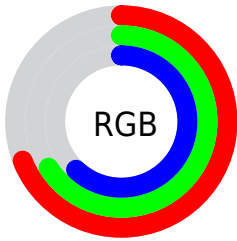

Distribution

- Red (69%)
- Green (66%)
- Blue (62%)