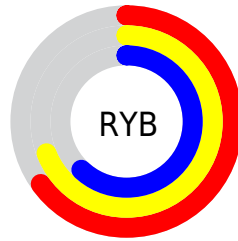

- Red (65%)
- Yellow (69%)
- Blue (62%)