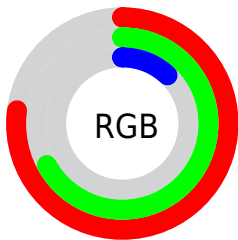

Distribution

Red (77%)

Green (67%)

Blue (12%)