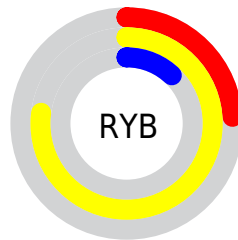

Details

The XYZ color **38.0258, 41.4743, 7.2975** is a dark color, and the websafe version is hex **CC9900**.

The color can be described as dark washed orange. A complement of this color would be **12.0575, 7.1511, 53.5677**, and the grayscale version is **35.2832, 37.1207, 40.4244**.

A 20% lighter version of the original color is **70.5974, 76.9535, 21.0302**, and **17.3639, 18.9219, 2.7371** is the 20% darker color. If you saturate the color by 10%, you get **37.2832, 40.2856, 6.1369**, and if you desaturate by 10%, it is **38.9413, 42.7556, 9.2984**.

Distribution

Red (77%)

Green (67%)

Blue (12%)

Red (24%)

Yellow (77%)

Blue (12%)

Cyan (0%)

Magenta (13%)

Yellow (84%)

Black (23%)

Cyan (23%)

Magenta (33%)

Yellow (88%)

Brightness & Saturation Gradients

These gradients show how the XYZ color 38.0258, 41.4743, 7.2975 changes by changing the brightness by 10 percent. The first figure shows a shift by +10% for each color and the second figure -10%.