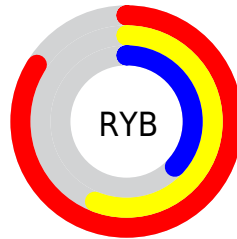

- Red (84%)
- Yellow (56%)
- Blue (37%)