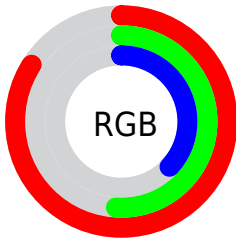

Distribution

- Red (84%)
- Green (51%)
- Blue (37%)