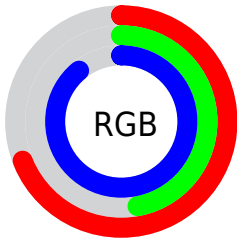

Distribution

Red (69%)

Green (47%)

Blue (89%)