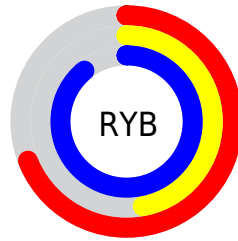

Red (69%)

Yellow (47%)

Blue (89%)