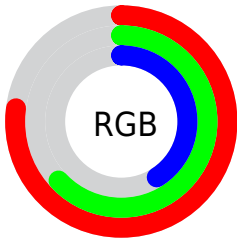

Distribution

Red (77%)

Green (63%)

Blue (41%)