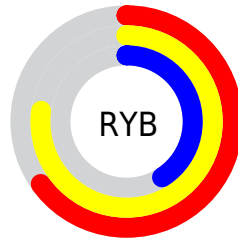

Red (65%)

Yellow (77%)

Blue (41%)