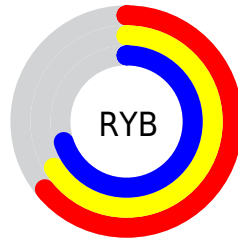

- Red (64%)
- Yellow (66%)
- Blue (70%)