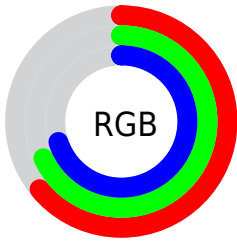

Distribution

- Red (64%)
- Green (68%)
- Blue (70%)