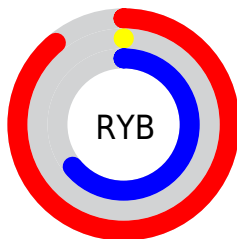

Red (89%)

Yellow (0%)

Blue (64%)