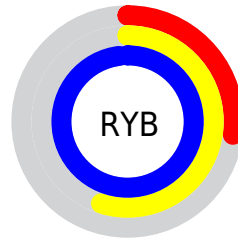

Details

The XYZ color **38.2099, 45.0209, 97.9428** is a light color, and the websafe version is hex **66CCFF**. The color can be described as light washed azure. A complement of this color would be **48.6795, 36.6303, 9.9754**, and the grayscale version is **33.4663, 35.2091, 38.3428**.

A 20% lighter version of the original color is **61.4870, 78.5348, 106.5258**, and **18.6833, 21.7864, 54.2594** is the 20% darker color. If you saturate the color by 10%, you get **35.0587, 40.7836, 97.2919**, and if you desaturate by 10%, it is **42.2170, 49.8554, 98.6657**.

Distribution

Red (27%)

Green (75%)

Blue (98%)

Red (27%)

Yellow (55%)

Blue (98%)

Cyan (73%)

Magenta (24%)

Yellow (0%)

Black (2%)

Cyan (73%)

Magenta (25%)

Yellow (2%)

Brightness & Saturation Gradients

These gradients show how the XYZ color 38.2099, 45.0209, 97.9428 changes by changing the brightness by 10 percent. The first figure shows a shift by +10% for each color and the second figure -10%.