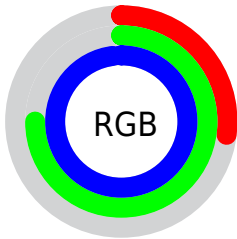

Distribution

Red (27%)

Green (75%)

Blue (98%)